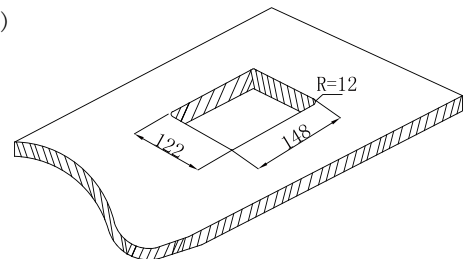

### Main Specifications

Model	JS-4
Table Thickness	Maximal 60mm, 125mm(to be connected to extended part)
Temp. range	0 ~ 50°C (Non-condensing)
Weight	About 2.5kg~3kg
Dimensions	Panel: 157mm*131mm R=16mm Cutout Dimension: 148mm*122mm R=12mm Package: 200mm*170mm*200mm

Overall Dimension (mm)

Cutout Dimension (mm)