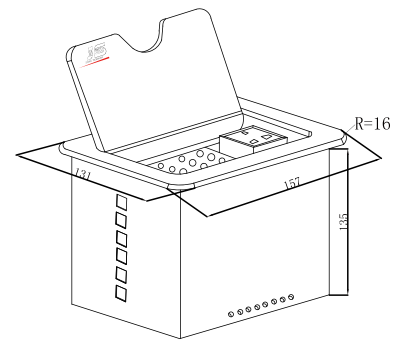

### Introduction

JS-4 Interconnect box integrates the box body and various interfaces to provide an orderly, simple and compact conference connection solution. JS-4 series is of cover-lift wire-pulling structure. Lifting its inner plate of the panel and pulling out cable, it is ready for use; Put cables back into the box and close the inner plate, cables are concealed and the Interconnect box is flush to the table surface.

### Product Features

- It is designed with cover-lift, wire-pulling structure, containing up to 6 cables;
- When used, simply pull out cable for connection, easily and economically;
- With 1.7m cables;
- Top surface available in brushed black or silver finishes, custom finishes is accept.

### Main Specifications

Model	JS-4
Table Thickness	Maximal 60mm, 125mm(to be connected to extended part)
Temp. range	0 ~ 50°C (Non-condensing)
Weight	About 2.5kg~3kg
Dimensions	Panel: 157mm*131mm R=16mm Cutout Dimension: 148mm*122mm R=12mm Package: 200mm*170mm*200mm